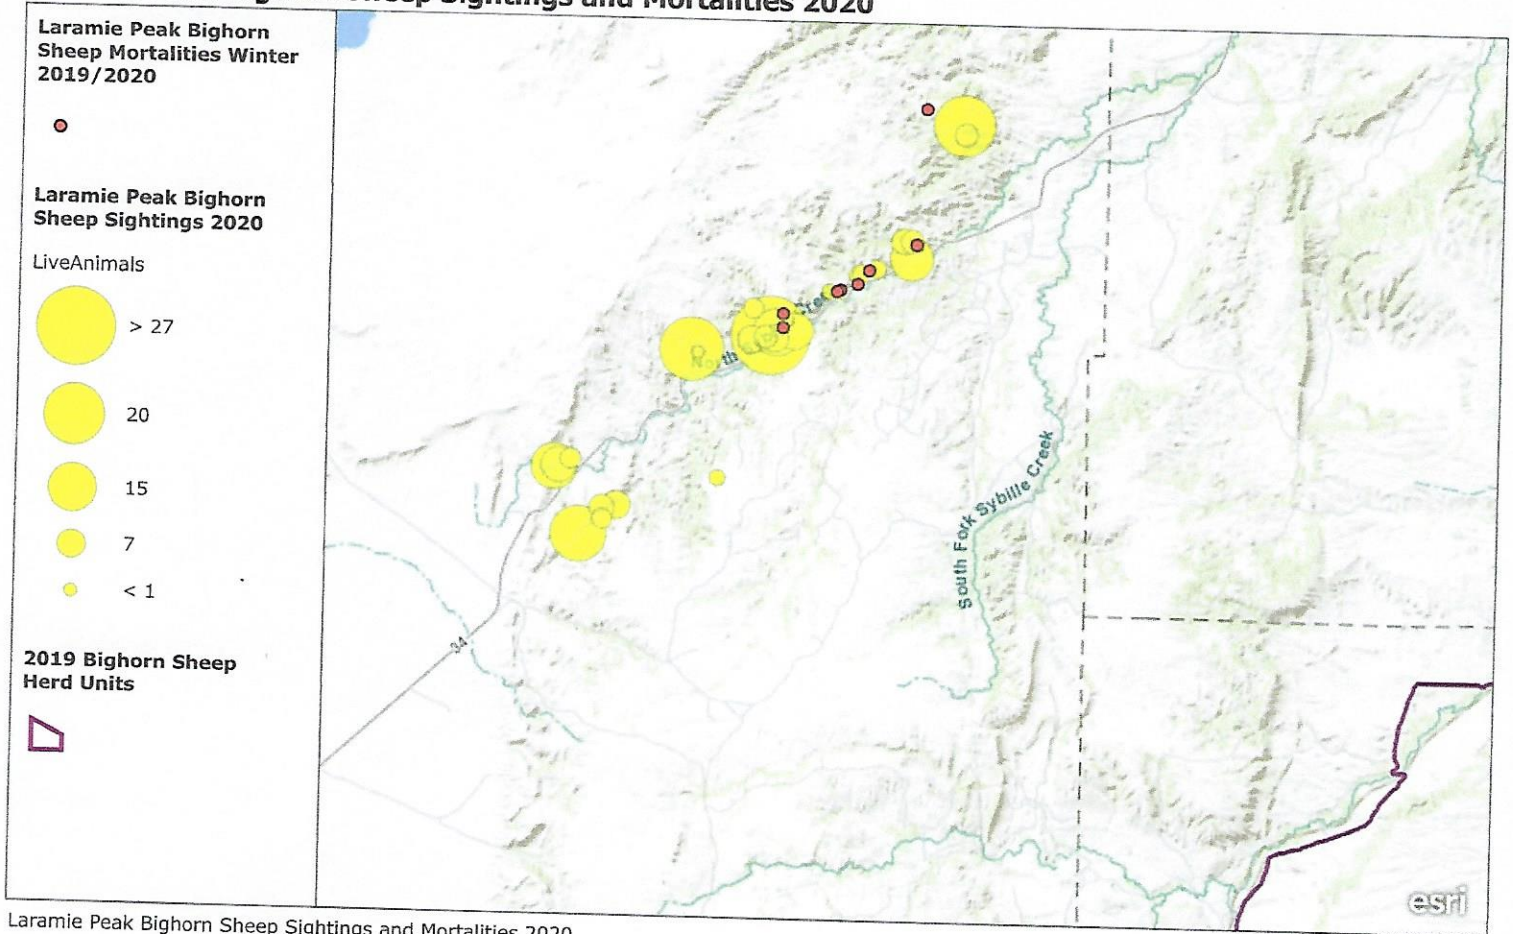

Laramie Peak Bighorn Sheep Sightings and Mortalities 2020

Laramie Peak Bighorn Sheep Sightings and Mortalities 2020

Bureau of Land Management, Esri Canada, Esri, HERE, Garmin, USGS, NGA, EPA, USDA, NPS | Wyoming Game and Fish Department, State of Wyoming